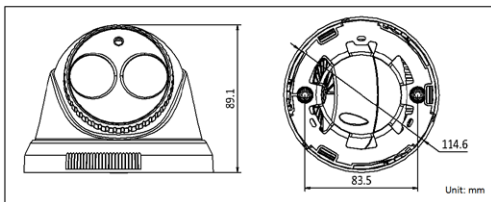

Dimensions

Accessories

Indoor / outdoor wall mount
DS-1272ZJ-110

Indoor wall mount
DS-1258ZJ

Video balun
DS-1H18

Available models

DS-2CE56D5T-IT1
DS-2CE56D5T-IT3

	DS-2CE56D5T-IT1	DS-2CE56D5T-IT3
Camera		
Image Sensor	1 / 3" Progressive Scan CMOS	
Signal System	PAL / NTSC	
Effective Pixels	1920(H)*1080(V)	
Min. Illumination	0.01 Lux @(F1.2,AGC ON), 0 Lux with IR	
Shutter speed	1/25(1/30) s to 1/50,000 s	
Lens	3.6mm (2.8mm, 6mm, 8mm optional) Angle of View: 80.9°(3.6mm), 103.5°(2.8mm), 54.3°(6mm), 38°(8mm)	3.6mm (2.8mm, 6mm, 8mm, 12mm, 16mm optional) Angle of View: 80.9°(3.6mm), 103.5°(2.8mm), 54.3°(6mm), 38°(8mm), 24.3°(12mm), 18.9°(16mm)
Lens Mount	M12	
Angle Adjustment	Pan: 0 - 360°, Tilt: 0 - 90°, Rotation: 0 - 360°	
Day & Night	ICR	
Wide dynamic range	120 dB	
Synchronization	Internal synchronization	
Video Frame Rate	1080p@25fps/1080p@30fps	
HD Video Output	1 Analog HD output	
CVBS Output	1Vp-p Composite Output(75Ω / BNC)	
S / N Ratio	More than 52dB	
Menu		
Scene	Indoor, Outdoor, Indoor1, LOW-LIGHT	
Camera ID	On/off (15 characters, position programmable)	
AGC	Support	
D/N Mode	Color/BW/EXT	
White Balance	ATW, AWC-SET, Indoor, Outdoor, Manual	
Privacy Mask	On/Off, maximum 8 zones	
Motion Detection	On/Off, maximum 4 zones	
BLC	Support	
Anti-flicker	On/off	
Language	English, Japanese, CHN1, CHN2, Korean, German, French, Italian, Spanish, Polish, Russian, Portuguese, Dutch, Turkish, Hebrew and Arabic	
Function	Eclipse, Digital noise reduction, Digital zoom(62x), Slow shutter, Mirror, Defog, Defect pixel correction, SMART D-ZOOM	
General		
Working Temperature / Humidity	-30 °C - 60 °C (-22 °F - 140 °F) Humidity 90% or less (non-condensing)	
Power Supply	12 VDC	
Power Consumption	Max. 4W	Max. 5W
Weather Proof Ratings	IP66	
IR Range	Up to 20m	Up to 40m
Communication	Up the coax(need UTC controller) Protocol: Pelco-C(Coaxitron)	
Dimensions	φ114.6 × 89.1mm(φ4.5" × 3.5")	
Weight	300 g (0.66 lb)	